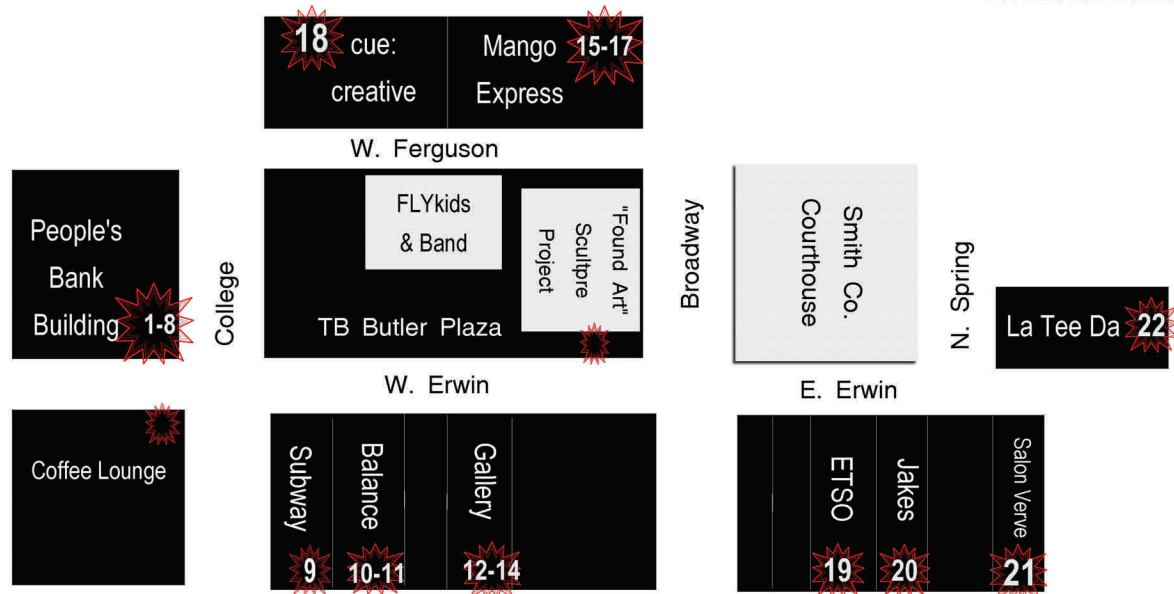

Downtown Tyler ArtWalk

A vibrant downtown through the arts

ArtWalk Hosts:

The People's Bank - 102 N. College
 Downtown Coffee Lounge - 200 W. Erwin
 Subway - 118 W. Erwin
 Balance Studio - 116 W. Erwin
 Gallery Main Street - 110 W. Erwin
 cue:creative - 117 W. Ferguson
 Mango Express - 111 W. Ferguson
 East Tx Symphony Orchestra - 107 E. Erwin
 Jakes - 111 E. Erwin
 Salon Verve - 121 E. Erwin
 La Tee Da Flowers - 105 N. Spring
 T.B. Butler Plaza (Square)

Performance Artists

On Square

5 - 5:30 p.m. FLYkids
 5:30 - 6 p.m. Rambellwood
 6 - 6:30 p.m. FLYkids
 7 - 8 p.m. Rambellwood

(times are subject to change)

Participating Artists

People's Bank Building

1. Hannah Joy Davidson
2. Monty Graham
3. Sarah Kolac
4. Dolph Miller
5. Jeanne Miller
6. Shawni Nix
7. Jonathan Syltie
8. Kayla Valek
9. Janice Manning - Subway
10. Michal Durham - Balance Studio

11. Joel Nichols - Balance Studio
12. Dave Berry- Gallery
13. Joan Iverson- Gallery
14. DTAC Film - Gallery
15. Michelle Kidd - Mango Express
16. Marilyn Sparks-Mango Express
17. Emile Stewart - Mango Express
18. Lisa Horlander - cue:creative
19. June Epp - ETSO
20. Dana Cargile - Jakes
21. Cissy Boyd - Salon Verve
22. Briana Sutton - LaTeeDa

Another great event...

Main Street Flower Market

March 25 and 26
 10 a.m. - 5 p.m. daily
 Goodman-LeGrand Museum
 624 N. Broadway

Another great event from the Main Street Department and DTAC.